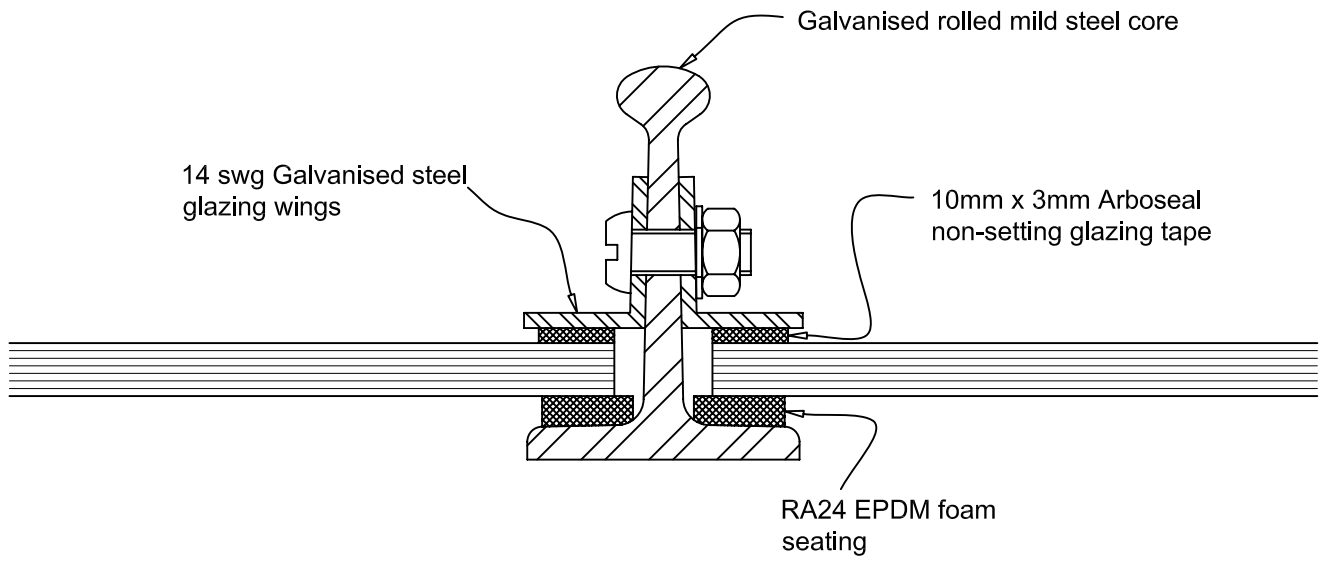

Drg No. HS-1080 < use this ref for downloading from our website	
Title : Heritage Glazing details No.7 steel core single glazed	Scale: 1:1
download from www.patent-glazing.com/pdf/heritage --- for .pdf format download from www.patent-glazing.com/cad/heritage --- for .dwg format	

**No.7 Steel glazing bar ~ single glazed
FOR INTERNAL USE ONLY**

This system may be deemed suitable to provide an acceptable level of fire resistance if used in conjunction with an appropriate glazed infill and intumescent seals