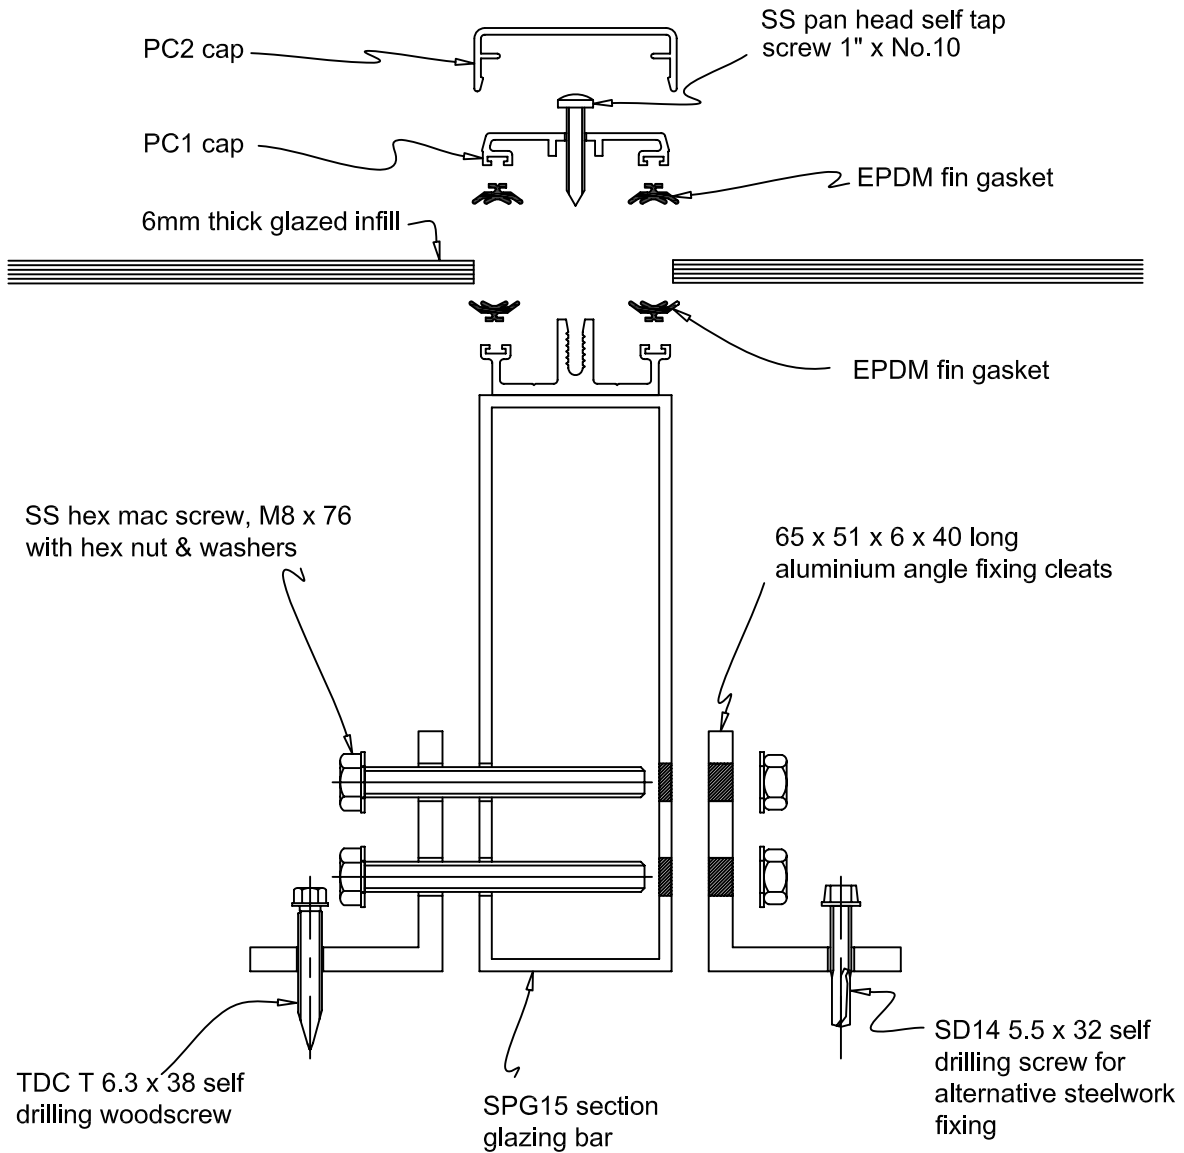

Drg No. BS-1120 < use this ref for downloading from our website

Title : Skyline Box SPG15 Glazing bar
Single Glazing section

Scale:
1:1

download from www.patent-glazing.com/pdf/box --- for .pdf format
download from www.patent-glazing.com/cad/box --- for .dwg format

Glazing bars and cleats prepared in works. Cleats assembled on site.