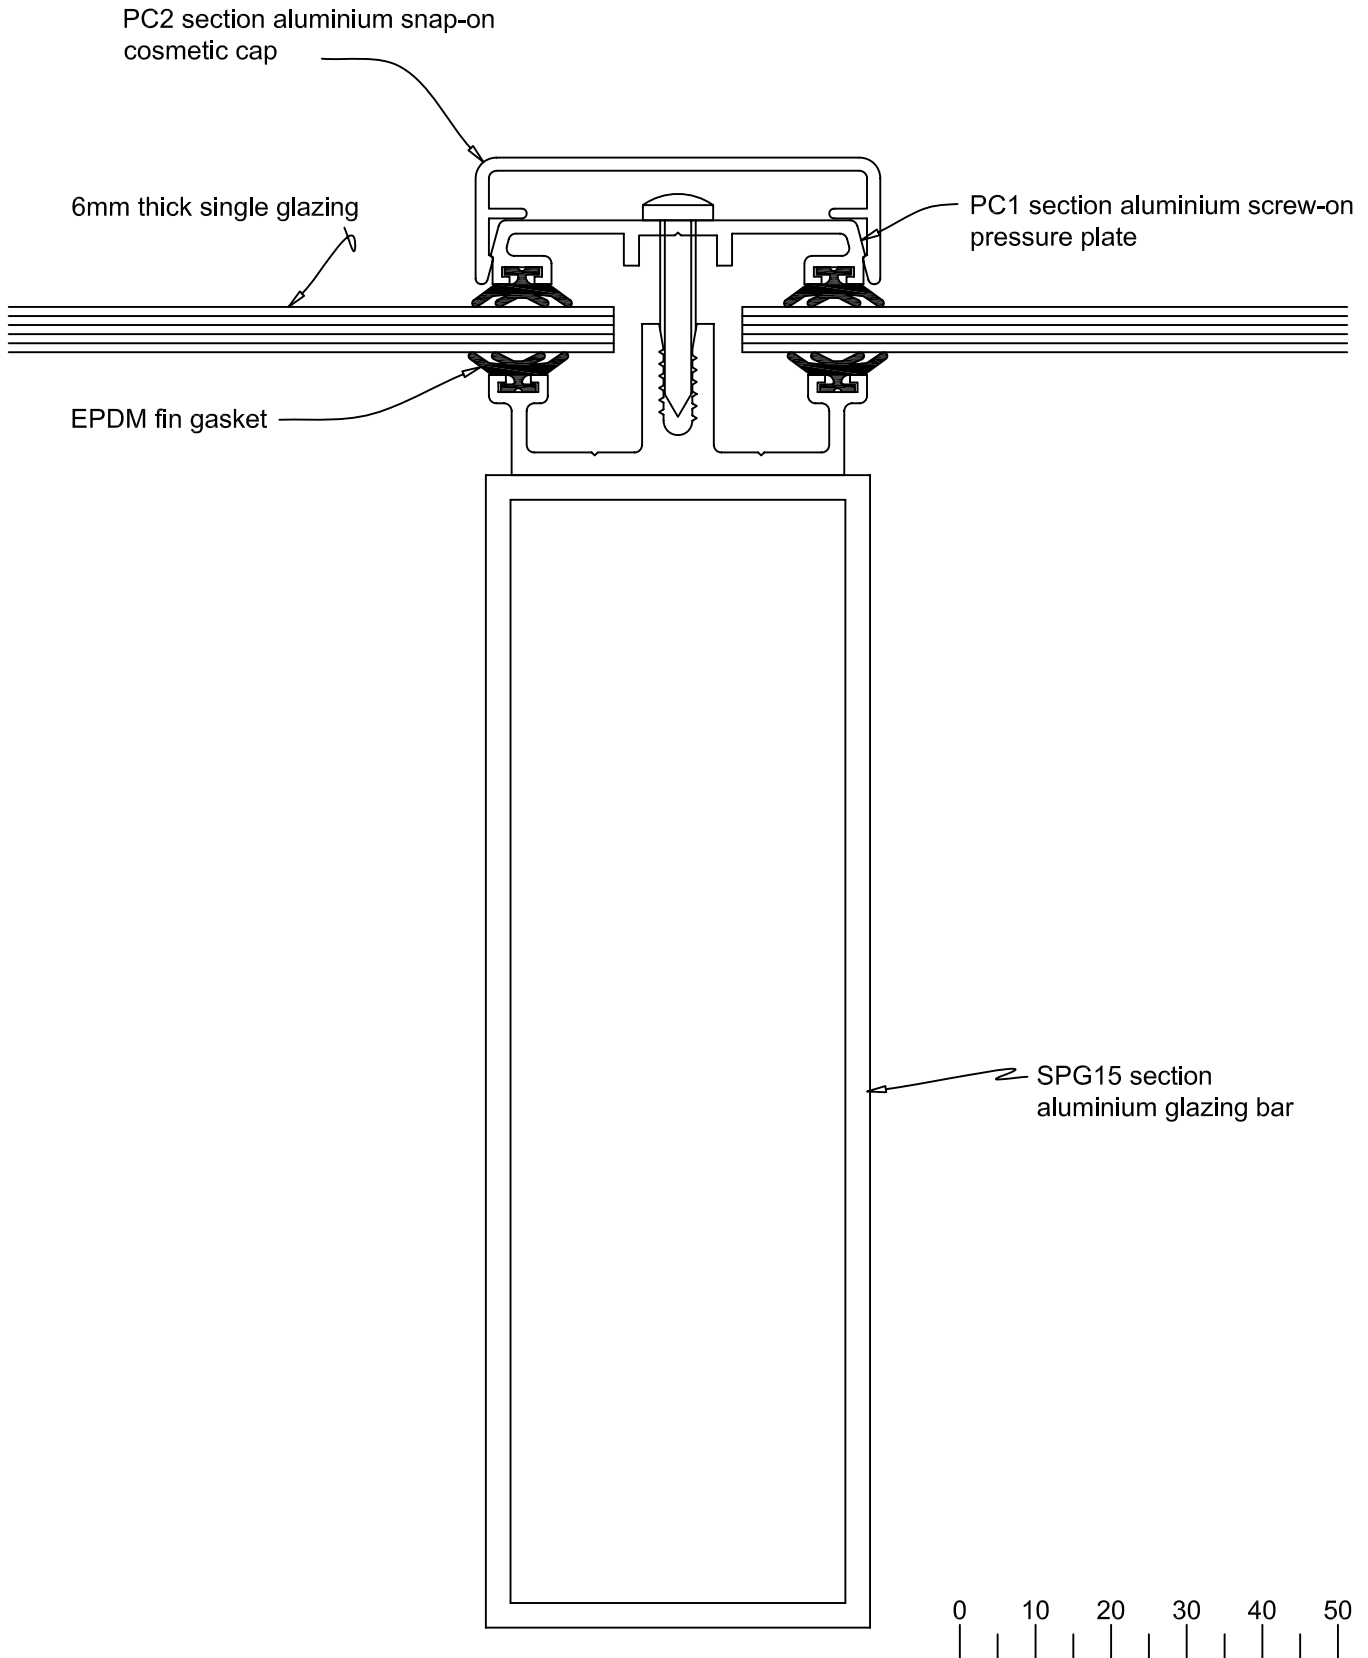

Drg No. BS-1120 < use this ref for downloading from our website

Title : Skyline Box SPG15 Glazing bar
Single Glazing section

Scale:
1:1

download from www.patent-glazing.com/pdf/box --- for .pdf format
download from www.patent-glazing.com/cad/box --- for .dwg format